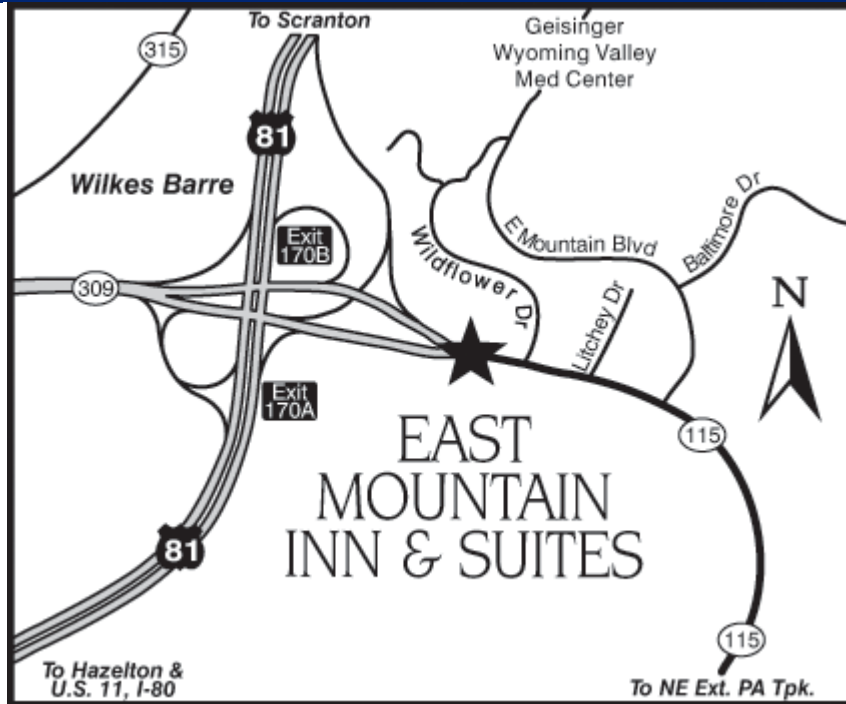

The East Mountain Inn provides a convenient setting for productive meetings and enjoyable vacations. It is only two and a half hours from downtown New York City and two and one quarter hours from Center City Philadelphia. Historic Wilkes-Barre is just minutes down the road, and the Wilkes-Barre/Scranton Airport at Avoca is 10 minutes away by I-81. The ski slopes of Montage are but five minutes further on I-81.

- From New York City, take I-95 to I-80 W to Exit 284 (Old Exit 43) in PA. Travel 18 miles north on Route 115 to hotel on the right.
- From Philadelphia, take the NE Extension of the PA Turnpike (Route 476) to Exit 105 (Old Exit 36). Travel north on Route 115 three miles to hotel on the right.
- From Harrisburg, take I-81 N to Exit 170-A (Old Exit 47A). The hotel is immediately on the left.
- From the Hudson Valley, take I-84 W to I-380 W to I-81 S. Exit at 170-A (Old Exit 47A). The hotel is immediately on the left.

2400 East End Boulevard - Route 115
(Exit 170A off I-81)
Wilkes-Barre, PA 18702
(570) 822-1011

[E-mail us!](#)

GPS ADDRESS for driving directions: 600 Wildflower Drive, Wilkes Barre, PA 18702

Best Western hotels are independently owned and operated. © 2006 Best Western International, Inc. All rights reserved.